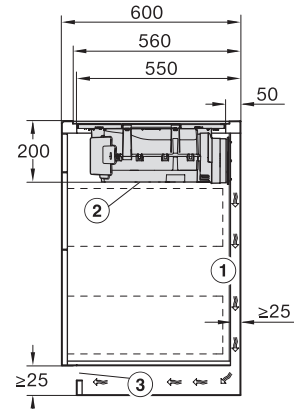

KMDA7272FL, KMDA7473FL – flush – Installation drawing

KMDA7272FL, KMDA7473FL – Installation drawing

KMDA7473FL/FR – Operating options

KMDA7272FL/FR, KMDA7473FL/FR, Air circulation
(Installation drawing)

KMDA7272FL/FR, KMDA7473FL/FR, Plug&Play
(Installation drawing)

KMDA7272FL, KMDA7473FL – Side view flush,
Plug&Play – Installation drawing

KMDA7272FL, KMDA7473FL – Side view lying on top,
Plug&Play – Installation drawing

KMDA7272FL, KMDA7473FL – Side view flush+X,
Plug&Play – Installation drawing