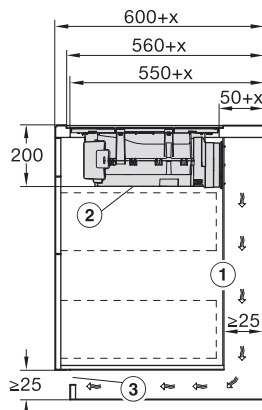

KMDA7272FL, KMDA7473FL – flush – Installation drawing

KMDA7272FL, KMDA7473FL – Installation drawing

KMDA7473FL/FR – Operating options

KMDA7272FL/FR, KMDA7473FL/FR, Air circulation
(Installation drawing)

KMDA7272FL/FR, KMDA7473FL/FR, Plug&Play
(Installation drawing)

KMDA7272FL, KMDA7473FL – Side view flush,
Plug&Play – Installation drawing

KMDA7272FL, KMDA7473FL – Side view lying on top,
Plug&Play – Installation drawing

KMDA7272FL, KMDA7473FL – Side view flush+X,
Plug&Play – Installation drawing