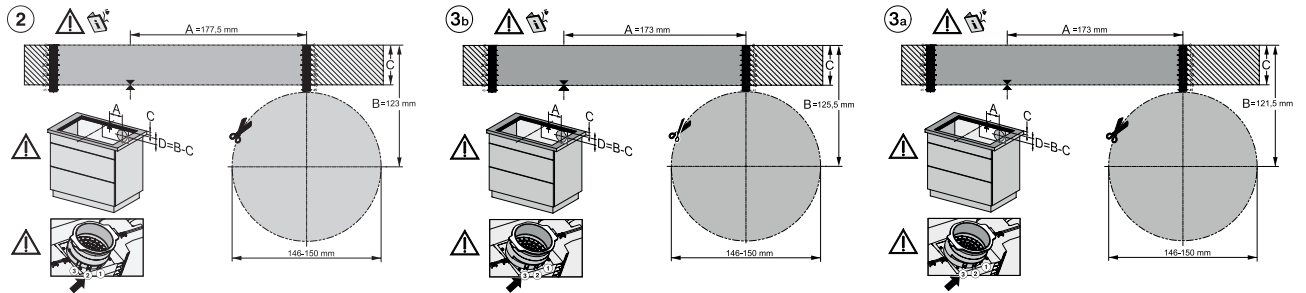

KMDA 7473 FL-U Silence
Induktionshäll med integrerad fläkt
med Silence-motor och 2 Flex-zoner för cirkulationsdrift

KMDA7272FL/FR, KMDA7473FL/FR – surface installation, drilling template, Installation drawing

KMDA7272FL, KMDA7473FL – flush installation, drilling template, Installation depth 21 cm, Installation drawing

KMDA7272FL/FR, KMDA7473FL/FR – surface installation, 21 cm, drilling template, Installation drawing