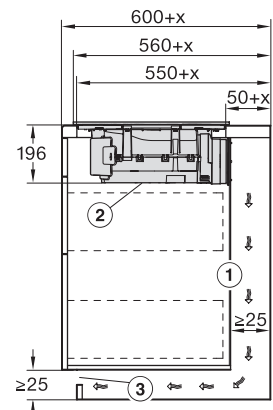

KMDA7272FL, KMDA7473FL – flush – Installation drawing

KMDA7272FL, KMDA7473FL – Installation drawing

KMDA7473FL/FR – Operating options

KMDA7272FL/FR, KMDA7473FL/FR, Air circulation
(Installation drawing)

KMDA7272FL/FR, KMDA7473FL/FR, Plug&Play
(Installation drawing)

KMDA7272FL, KMDA7473FL – Side view flush,
Plug&Play – Installation drawing

KMDA7272FL, KMDA7473FL – Side view lying on top,
Plug&Play – Installation drawing

KMDA7272FL, KMDA7473FL – Side view flush+X,
Plug&Play – Installation drawing