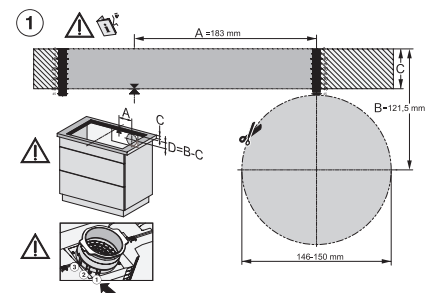

KMDA7272FL/FR, KMDA7473FL/FR – Installation variant 13 Circulating air – drawing

KMDA7272FL/FR, KMDA7473FL/FR – Installation variant 14 Circulating air – drawing

KMDA7272FL, KMDA7473FL – flush installation, drilling template, Installation depth 20 cm, Installation drawing