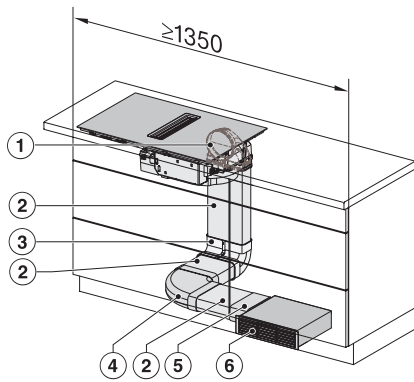

KMDA7272FL/FR, KMDA7473FL/FR – Installation variant 1 Basis -drawing

KMDA7272FL/FR, KMDA7473FL/FR – Installation variant 4 Circulating air – drawing