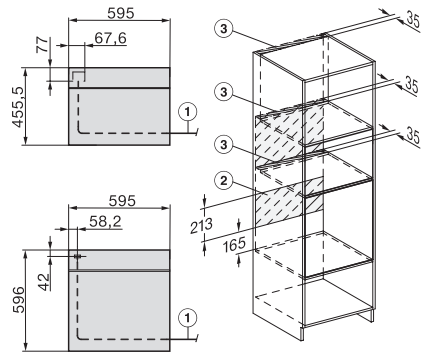

H2760B/BP, H28x0B/BP, H7x6xB/BP/BPX, installation drawings

H2xxx-1 B/BP/E//IP, H7xxx B/BP/BM/BMX, installation drawings

H 7464 BP

Ugn

i en perfekt kombinerbar design med stektermometer och LED-belysning.

H2xxx-1 B/BP/E/I/IP, H7xxx B/BP/BM/BMX, installation drawings